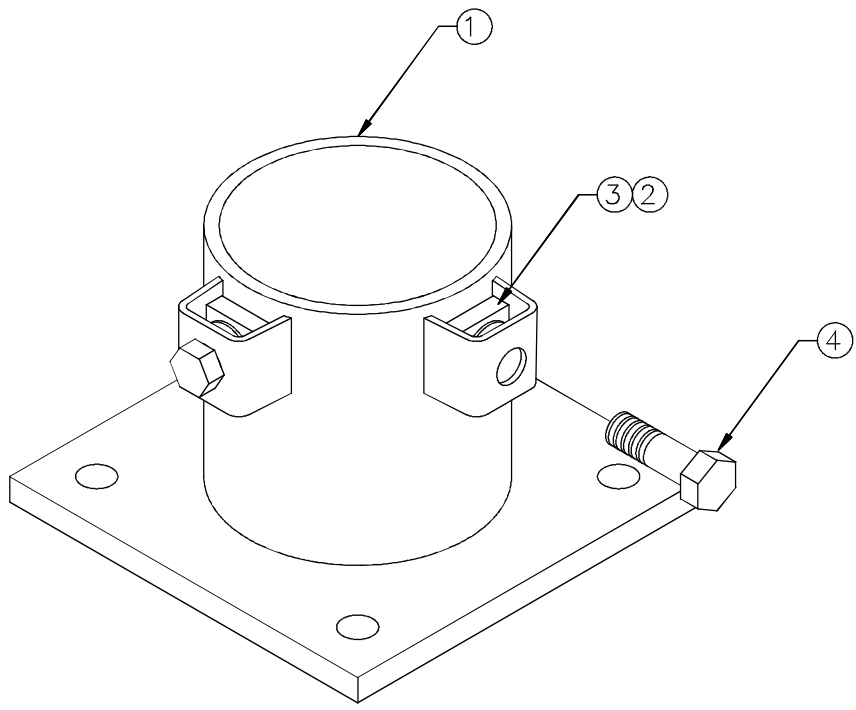

P/N P8810KTA  
 TITLE BASE SHOE FOOT POST

QTY	ITEM	PART NUMBER	DESCRIPTION
1	1	K8810KT	BASE SHOE FOOT POST FOR 3-1/2" OD
2	2	H3002KT58G	5/8" LOCK WASHER
2	3	H2002KT58GSQ	5/8" SQ NUT
2	4	H1029KT2GA3	5/8" x 2" BOLT

DRAWN KAA	DATE 8/16/03	TITLE
--------------	-----------------	-------

**KENWOOD**  
TELECOM

3431 Novis Point Acworth, GA 30101  
 (888) 439-0500 (770) 974-5100 fax

BASE SHOE FOOT POST FOR 3-1/2" OD

DRAWING NO P8810KTA