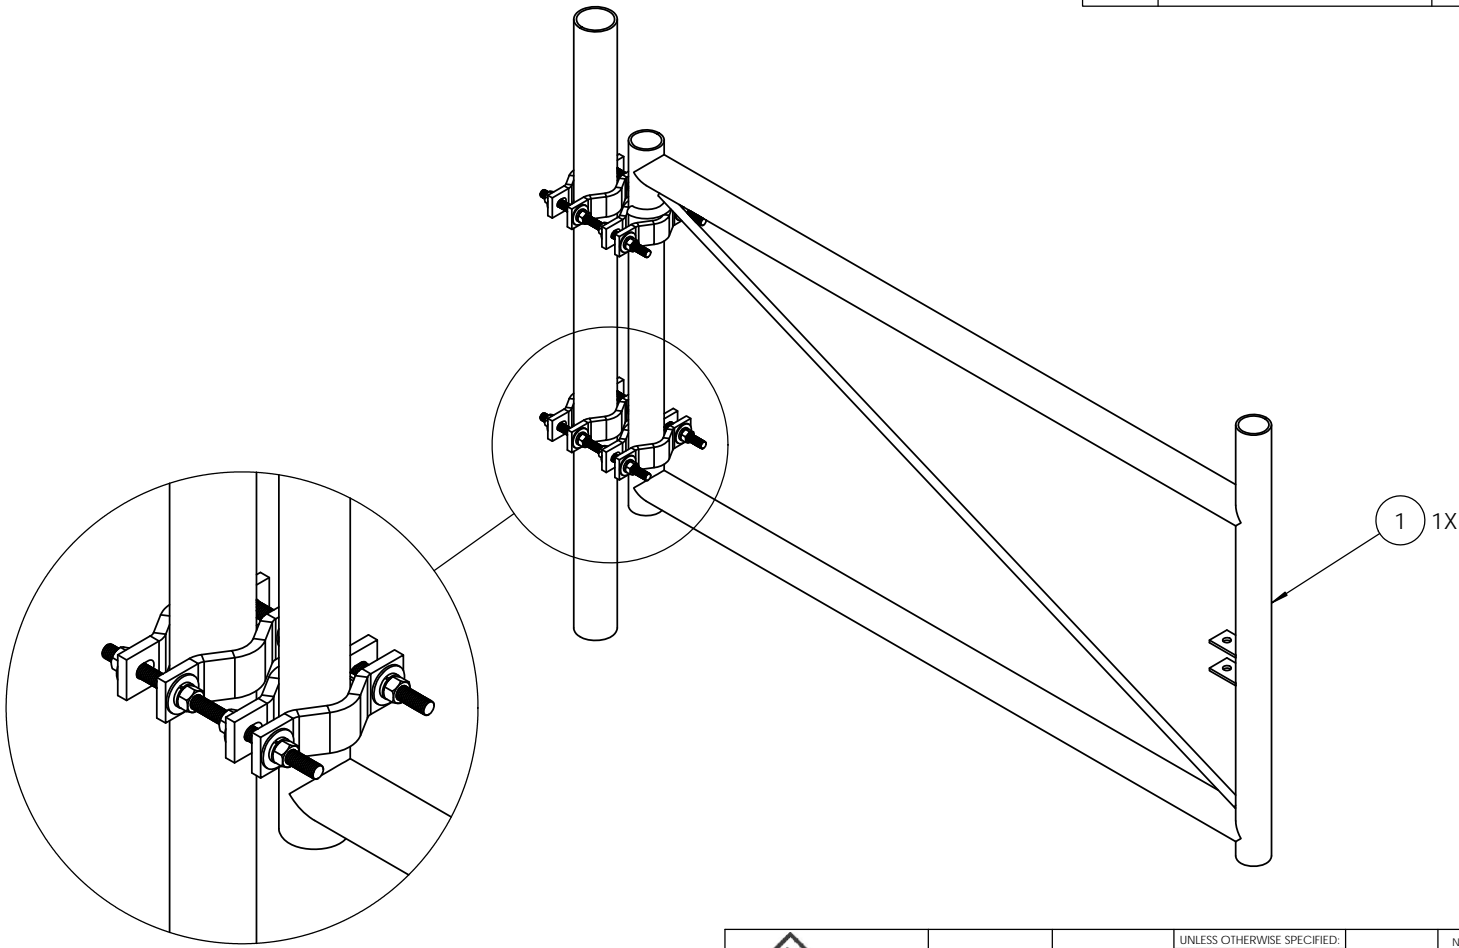

ITEM NO.	PART NUMBER	DESCRIPTION	QTY.
1	T1302MT72	Heavy Duty Stand-off Bracket 72"	1

Note:
Hardware Sold Separately

DETAIL A
SCALE 1 : 5

 KENWOOD TELECOM <small>3471 New's Pointe, Acworth, GA 30001 (800) 399-0900 (770) 974-7000 fax</small>	UNLESS OTHERWISE SPECIFIED:		NAME	DATE	KENWOOD TELECOM TITLE: <h2>72" Stand-Off Bracket</h2>	
	DIMENSIONS ARE IN INCHES		DRAWN	PQ		10/21/14
	TOLERANCES:		CHECKED			
	FRACTIONAL: ± 1/32		ENG APPR.			
ANGULAR: ± 2°		MFG APPR.				
ONE PLACE DECIMAL: ± .06		Q.A.				
TWO PLACE DECIMAL: ± .03		COMMENTS:				
THREE PLACE DECIMAL: ± .010						
INTERPRET GEOMETRIC TOLERANCING PER:						
MATERIAL:						
FINISH:						
NEXT ASSY	USED ON					
APPLICATION		DO NOT SCALE DRAWING				

SIZE	DWG. NO.	REV
B	T1302MT72	
SCALE: 1:20	WEIGHT:	SHEET 1 OF 1