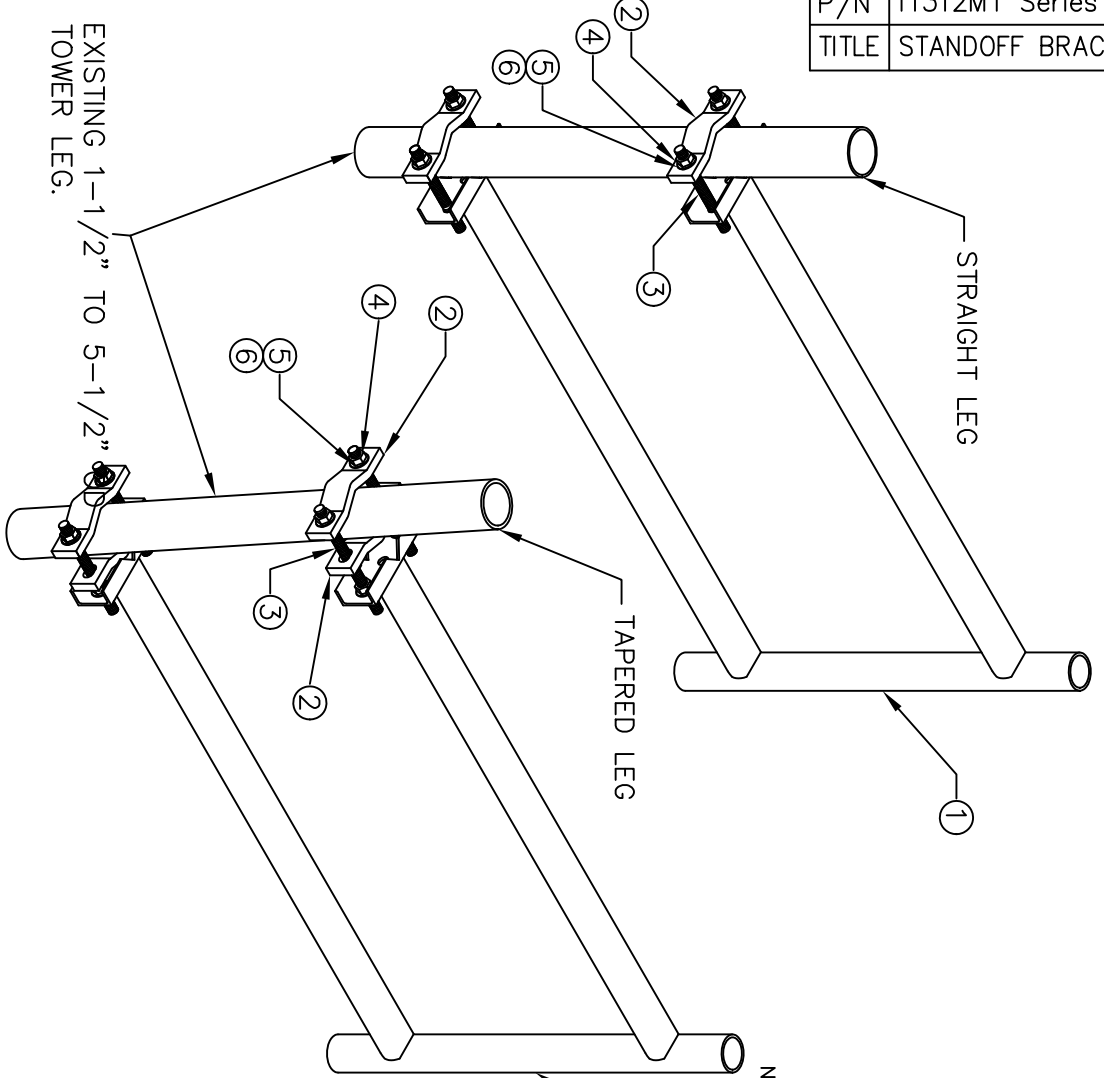

P/N	T1312MT Series
TITLE	STANDOFF BRACKET

ITEMS 7-13
PURCHASED SEPERATELY
NOT INCLUDED IN THIS KIT

QTY	ITEM	PART NUMBER	DESCRIPTION
1	1	T1312MT24	24" STANDOFF BRACKET
1	-	T1312MT36	36" STANDOFF BRACKET
1	-	T1312MT48	48" STANDOFF BRACKET
1	-	T1312MT60	60" STANDOFF BRACKET
1	-	T1312MT72	72" STANDOFF BRACKET
4	2	K1000KT8-534	HALF CLAMP-MEDIUM
4	3	K2220KT12I	THREADED ROD, 5/8" X 12"
16	4	H2002KT58GAS	A325, 5/8" HEX NUT
16	5	H3012KT58GSAE	A325, 5/8" FLAT WASHER
16	6	H3002KT58GSAE	A325, 5/8" LOCK WASHER
1	7	K1011KT39	SMALL TO LARGE PIPE ADAPTOR
1	8	K1000KT12	HALF CLAMP-LARGE
2	9	K2220KT12I	5/8" X 12" THREADED ROD
4	10	H2002KT58G	5/8" HEX NUT
4	11	H3002KT58G	5/8" LOCK WASHER
4	12	H3012KT58G	5/8" FLAT WASHER
2	13	H1026KT134GAS	A325, 1/2" x 1.75" BOLT

3431 Nouis Point Acworth, GA 30101
(888) 439-0500 (770) 974-5100 fax

DRAWING NO		T1312MT Series	
TITLE		STANDOFF BRACKET	
DRAWN	DATE	CHECKED	DATE
KAJA	8/22/03	MJUN	8/22/03
REV	SHEET		1
OF	1		