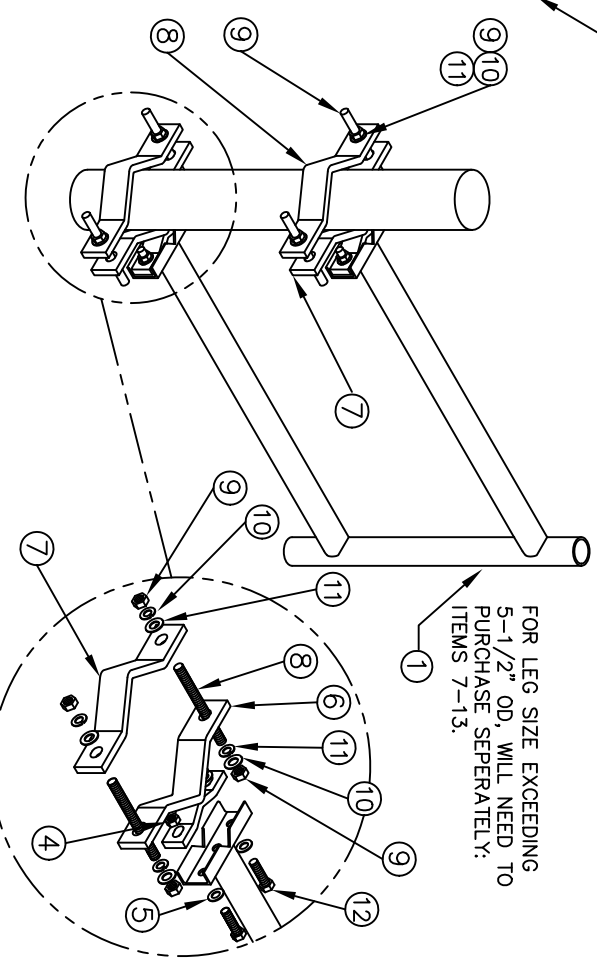

P/N	T1312MT Series
TITLE	STANDOFF BRACKET

ITEMS 7-13
PURCHASED SEPERATELY
NOT INCLUDED IN THIS KIT

QTY	ITEM	PART NUMBER	DESCRIPTION
1	1	T1312MT24	24" STANDOFF BRACKET
1	-	T1312MT36	36" STANDOFF BRACKET
1	-	T1312MT48	48" STANDOFF BRACKET
1	-	T1312MT60	60" STANDOFF BRACKET
1	-	T1312MT72	72" STANDOFF BRACKET
4	2	K1000KT8-534	HALF CLAMP-MEDIUM
4	3	K2220KT12I	THREADED ROD, 5/8" X 12"
16	4	H2002KT58GAS	A325, 5/8" HEX NUT
16	5	H3012KT58GSAE	A325, 5/8" FLAT WASHER
16	6	H3002KT58GSAE	A325, 5/8" LOCK WASHER
1	7	K1011KT39	SMALL TO LARGE PIPE ADAPTOR
1	8	K1000KT12	HALF CLAMP-LARGE
2	9	K2220KT12I	5/8" X 12" THREADED ROD
4	10	H2002KT58G	5/8" HEX NUT
4	11	H3002KT58G	5/8" LOCK WASHER
4	12	H3012KT58G	5/8" FLAT WASHER
2	13	H1026KT134GAS	A325, 1/2" x 1.75" BOLT

3431 Nouis Point Acworth, GA 30101
(888) 439-0500 (770) 974-5100 fax

DRAWING NO		T1312MT Series	
TITLE		STANDOFF BRACKET	
DRAWN	DATE	CHECKED	DATE
KAJA	8/22/03	MJUN	8/22/03
REV	SHEET		1
OF	1		