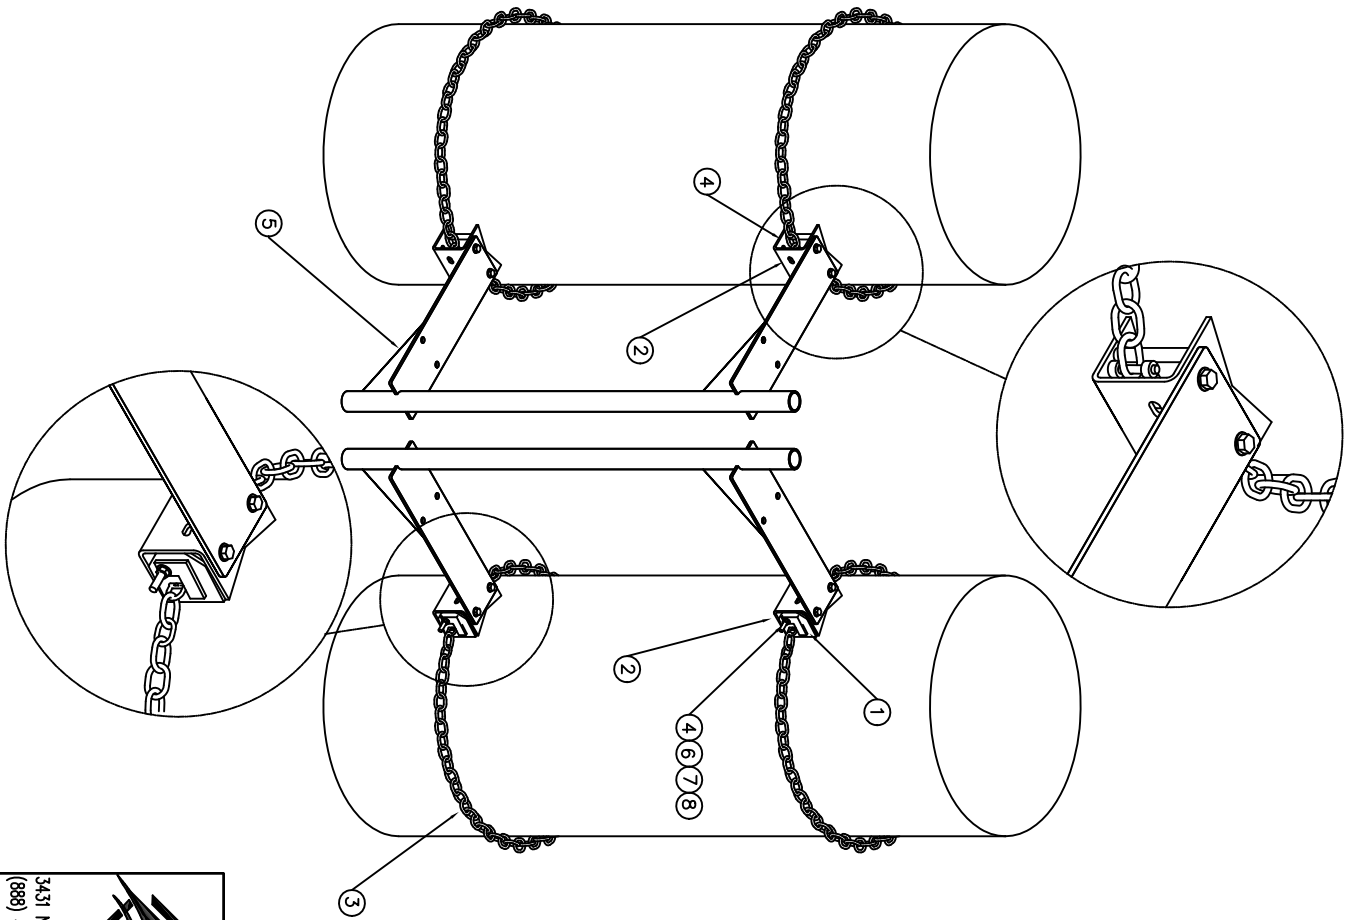

P/N	T1815KT1
TITLE	CHAIN MOUNT

QTY	ITEM	PART NUMBER	DESCRIPTION
2	1	K1809KT-03	CHAIN LOCK
2	2	K1809KT-01	CHAIN MOUNT ANCHOR
14'	3	K4100KT14	CHAIN, 1/4" GR 40 HDG
2	4	K1804KT1	JAW, 1/2" X 6" HDG
2	5	K1815KT	PIPE MOUNT, 24" OFFSET
2	6	H2002KT12GA3	NUT, 1/2" A325 HDG
2	7	H3012KT12GSAE	FLAT WASHER, 1/2" SAE HDG
2	8	H3002KT12G	LOCK WASHER, 1/2" HDG

3431 Nowis Point Acworth, GA 30101
(888) 439-0500 (770) 974-5100 fax

CHAIN MOUNT

DRAWN KAA	DATE 11/2/07	CHECKED	DATE
TITLE			
DRAWING NO T1815KT1			
REV			SHEET 1
			OF 1