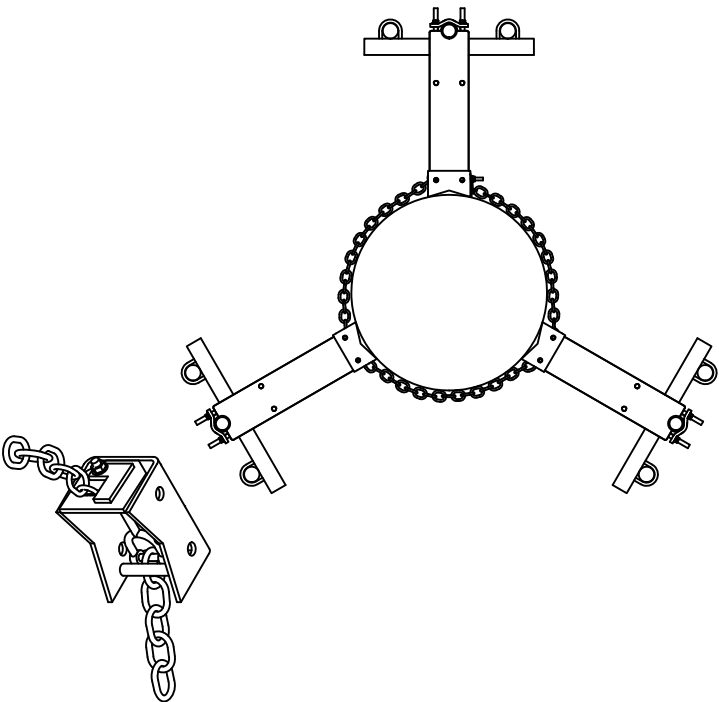

P/N	T1815KT
TITLE	CHAIN MOUNT

QTY	ITEM	PART NUMBER	DESCRIPTION
1	1	T1815KT3	Chain Mount
6	2	P1000KT7	Pipe, 2-3/8" OD x 7' HDG
6	3	K1760KT-01	Angle, 2.5" x 2.5" x 26" with Slots
6	4	K1000KT6	Half Clamp
12	5	H1026KT4GA3	Bolt, 1/4" x 4" HDG HH
12	6	H2002KT12GA3	Hex Nut, 1/2" HDG
24	7	H3012KT12GSAE	Flat Washer, 1/2" HDG
12	8	H3002KT12G	Lock Washer, 1/2" HDG
6	9	K7941KT4-2	U-Bolt Kit, 2-3/8" (2 U-Bolts)

3431 Novis Point Acworth, GA 30001
 (888) 439-0500 (770) 974-5100 fax

CHAIN MOUNT

DRAWN	DATE	CHECKED	DATE
KAH	12/12/09		
TITLE			

DRAWING NO T1815KT3-684

REV SHEET 1
 OF 1