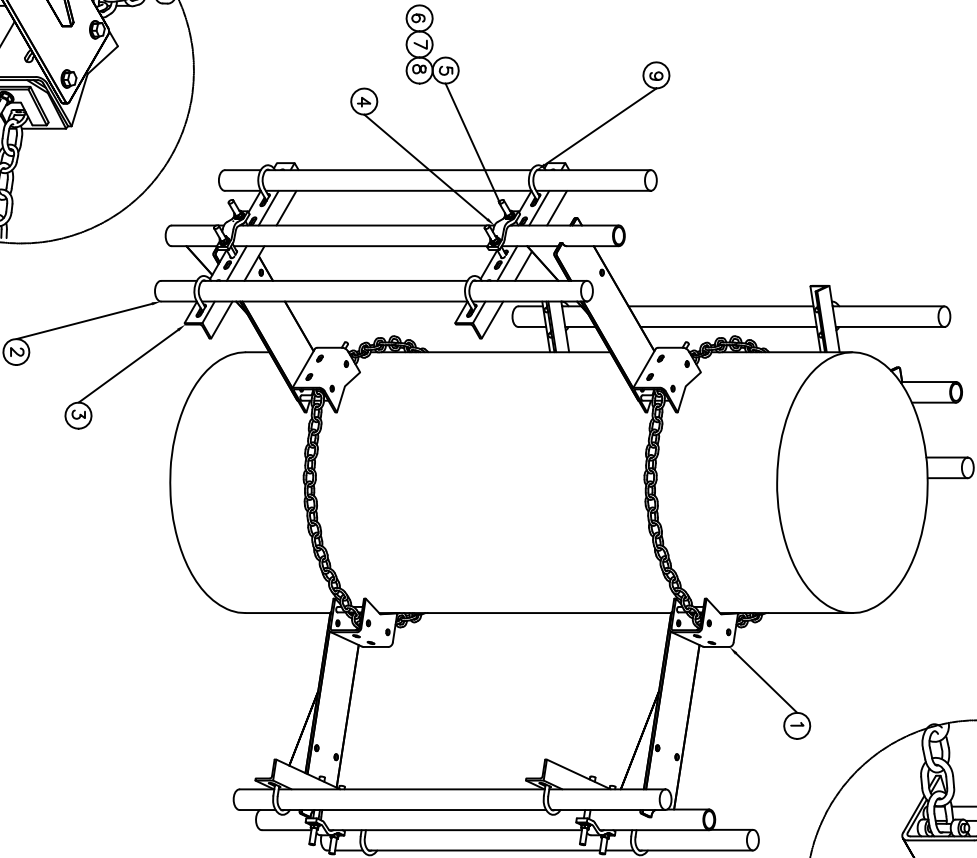

P/N	T1815KT
TITLE	CHAIN MOUNT

QTY	ITEM	PART NUMBER	DESCRIPTION
1	1	T1815KT3	Chain Mount
6	2	P1000KT7	Pipe, 2-3/8" OD x 7' HDG
6	3	K1760KT-01	Angle, 2.5" x 2.5" x 26" with Slots
6	4	K1000KT6	Half Clamp
12	5	H1026KT4GA3	Bolt, 1/4" x 4" HDG HH
12	6	H2002KT12GA3	Hex Nut, 1/2" HDG
24	7	H3012KT12GSAE	Flat Washer, 1/2" HDG
12	8	H3002KT12G	Lock Washer, 1/2" HDG
6	9	K7941KT4-2	U-Bolt Kit, 2-3/8" (2 U-Bolts)

3431 Novis Point Acworth, GA 30001
 (888) 439-0500 (770) 974-5100 fax

CHAIN MOUNT

DRAWN	DATE	CHECKED	DATE
KAH	12/12/09		
TITLE			

DRAWING NO T1815KT3-684

REV SHEET 1
 OF 1