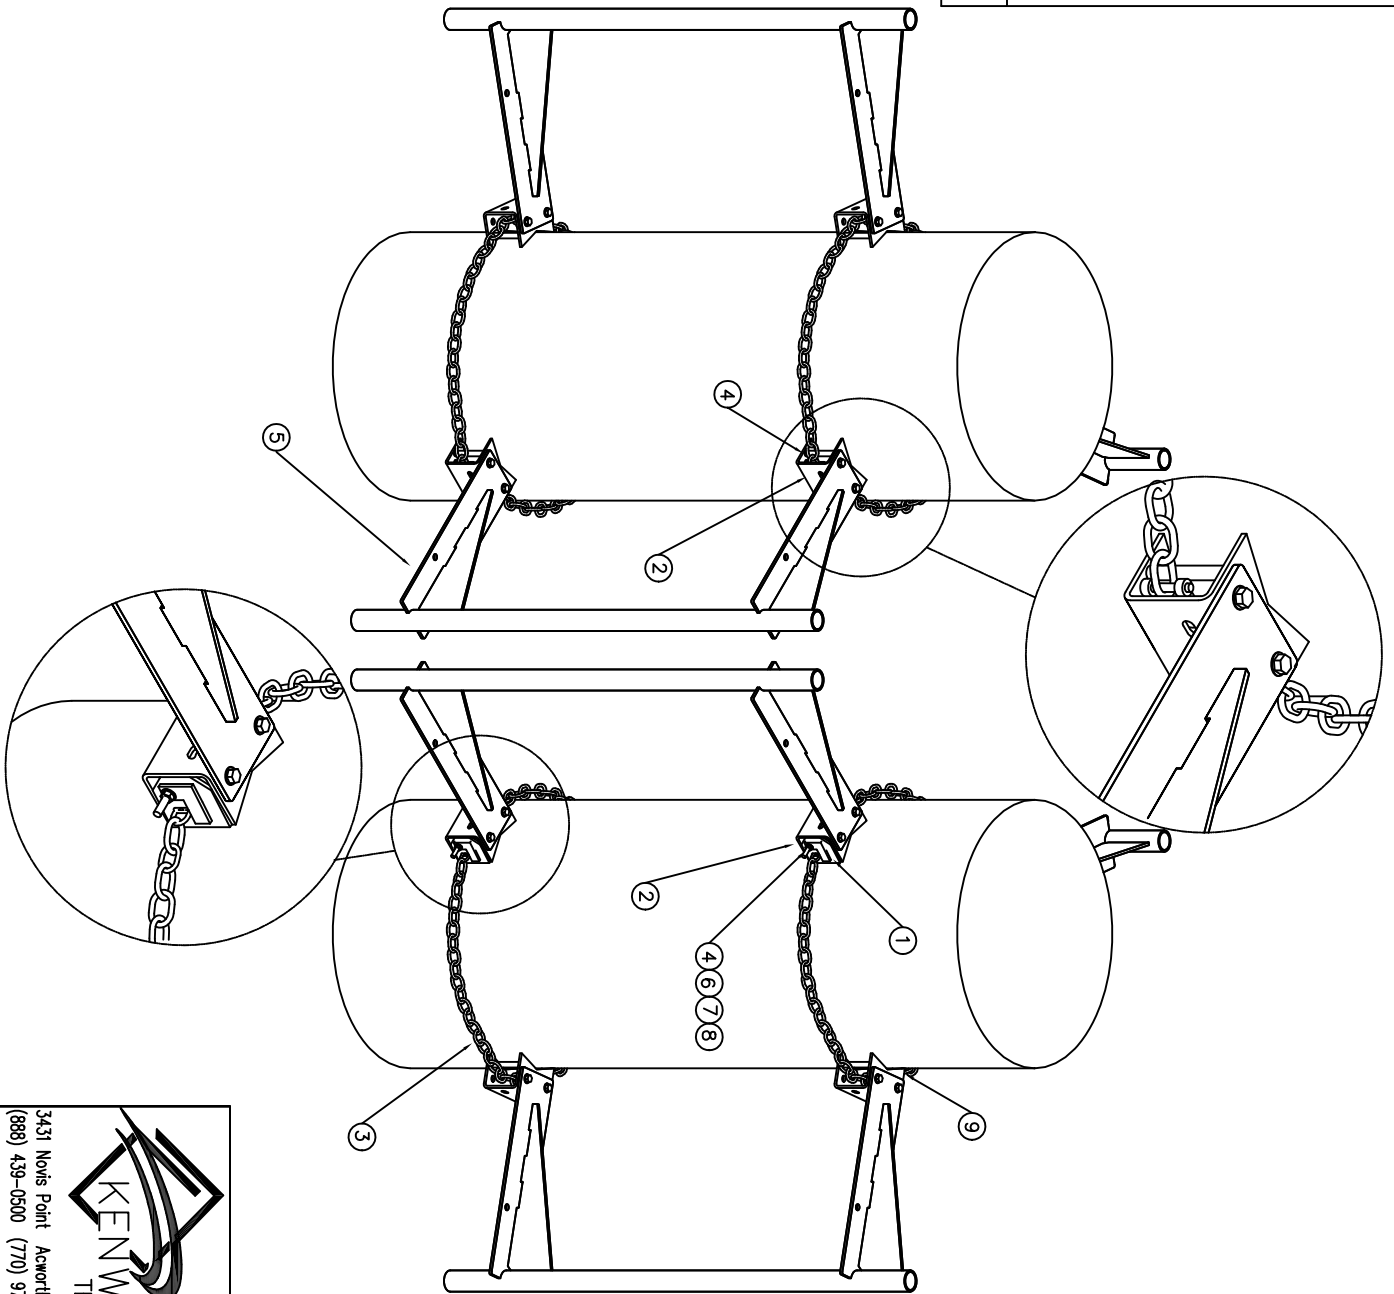

P/N	T1815KT3
TITLE	CHAIN MOUNT

QTY	ITEM	PART NUMBER	DESCRIPTION
2	1	K1809KT-03	CHAIN LOCK
2	2	K1809KT-01	CHAIN MOUNT ANCHOR
14	3	K4100KT14	CHAIN, 1/4" GR 40 HDG
2	4	K1804KT1	JAW, 1/2" X 6" HDG
3	5	K1815KT	PIPE MOUNT, 24" OFFSET
8	6	H2002KT12GAS	NUT, 1/2" A325 HDG
8	7	H3012KT12GSAE	FLAT WASHER, 1/2" SAE HDG
8	8	H3002KT12G	LOCK WASHER, 1/2" HDG
4	9	K1809KT-02	CHAIN MOUNT ANCHOR

3431 Noyes Point Acworth, GA 30101
 (888) 439-0500 (770) 974-5100 fax

DRAWN	DATE	CHECKED	DATE
KA A	11/2/07		
CHAIN MOUNT			
DRAWING NO	T1815KT3	REV	SHEET 1
			OF 1