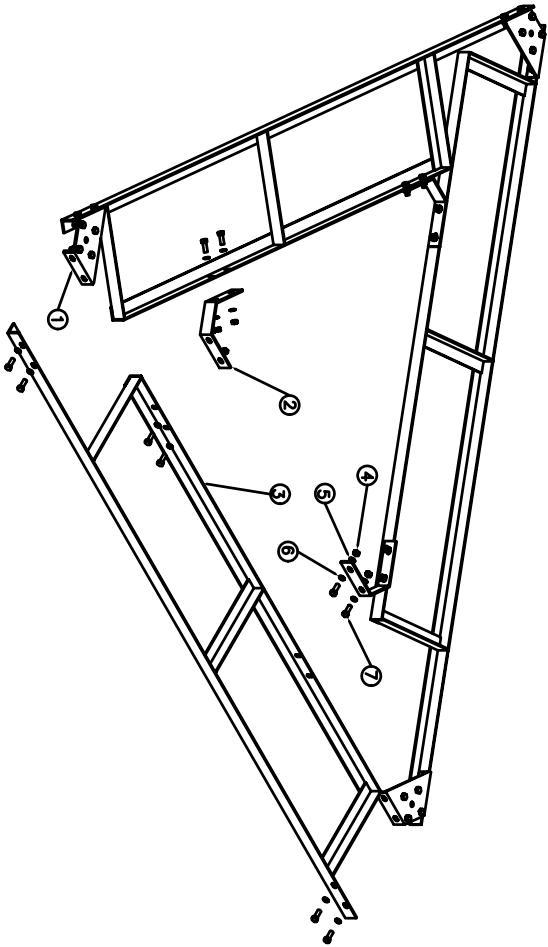

P/N	T1928KT SERIES
TITLE	TRIANGULAR BALLAST MOUNT

QTY	ITEM	PART NUMBER	DESCRIPTION
3	1	K1928KT-01	TRIANGULAR CORNER BRACKET
3	2	K1928KT-02	TRIANGULAR BENT BRACKET
3	3	K1928KT-03	TRAY, TRIANGULAR BALLAST MOUNT, 10"
3	-	K1928KT7-03	TRAY, TRIANGULAR BALLAST MOUNT, 7"
36	4	H2002KT12G	1/2" NUT
36	5	H3002KT12G	1/2" LOCK WASHER
36	6	H3012KT12GSAE	1/2" FLAT WASHER SAE
36	7	H1028KT112GA3	Bolt, 1/2"x1-1/2" (A325) HH HDG

3431 North Point Acworth, GA 30101
 (888) 439-0500 (770) 974-5100 fax

DRAWN KAA	DATE 7/27/05	CHECKED	DATE
TITLE TRIANGULAR BALLAST MOUNT			
DRAWING NO T1928KT / T1928KT7	REV A	SHEET 1 OF 1	