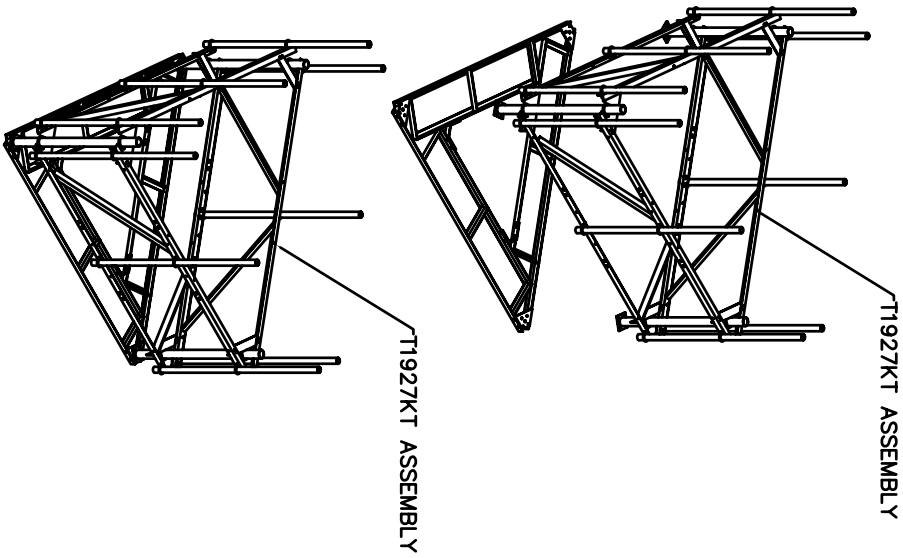

P/N	T1928KT SERIES
TITLE	TRIANGULAR BALLAST MOUNT

QTY	ITEM	PART NUMBER	DESCRIPTION
3	1	K1928KT-01	TRIANGULAR CORNER BRACKET
3	2	K1928KT-02	TRIANGULAR BENT BRACKET
3	3	K1928KT-03	TRAY, TRIANGULAR BALLAST MOUNT, 10"
3	-	K1928KT7-03	TRAY, TRIANGULAR BALLAST MOUNT, 7"
36	4	H2002KT12G	1/2" NUT
36	5	H3002KT12G	1/2" LOCK WASHER
36	6	H3012KT12GSAE	1/2" FLAT WASHER SAE
36	7	H1028KT112GA3	Bolt, 1/2"x1-1/2" (A325) HH HDG

3431 North Point Acworth, GA 30101
 (888) 439-0500 (770) 974-5100 fax

DRAWN KAA	DATE 7/27/05	CHECKED	DATE
TITLE TRIANGULAR BALLAST MOUNT			
DRAWING NO T1928KT / T1928KT7	REV A	SHEET 1 OF 1	