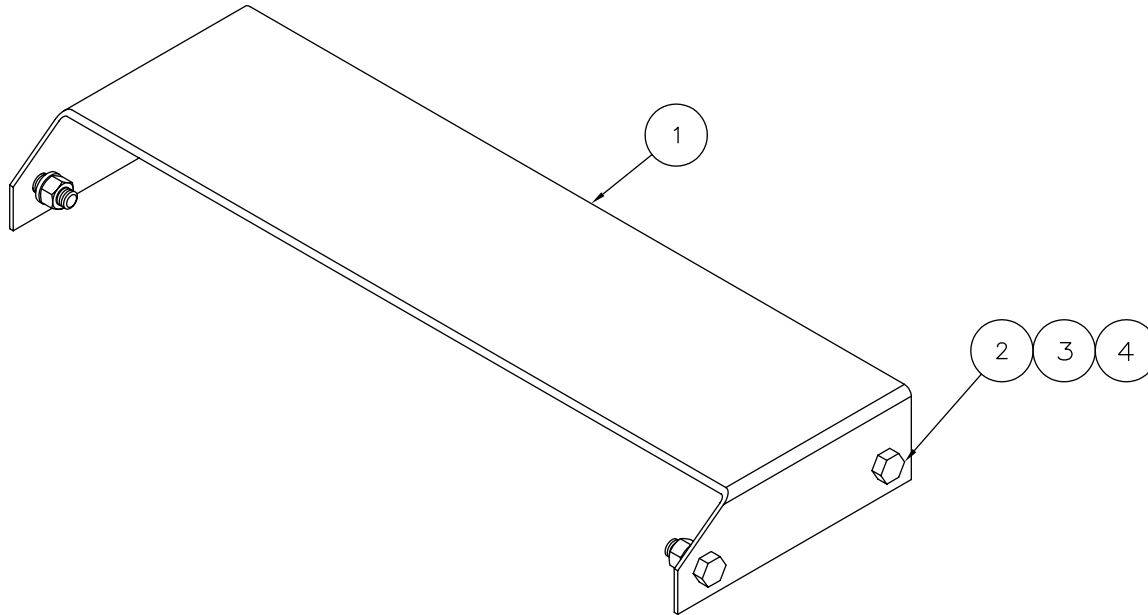

T3214MT

WAVEGUIDE BRIDGE SPLICE

P/N

TITLE

QTY	ITEM	PART NUMBER	DESCRIPTION
1	1	K3214KT	WAVEGUIDE BRIDGE SPLICE, 24"x8-1/2"
1	2	H1028KT114G5	BOLT, 3/8" X 1-1/4" HH GRADE 5, GALV
4	3	H2002KT38G	HEX NUT, 3/8" HDG
4	4	H3002KT38G	LOCK WASHER, 3/8" HDG

TVC Part# WTCWBSK

 KENWOOD TELECOM 3431 Novis Point Acworth, GA 30101 (888) 439-0500 (770) 974-5100 fax	DRAWN KAA	DATE 01/19/05	CHECKED	DATE -
	TITLE WAVEGUIDE BRIDGE SPLICE, 24"x8-1/2"			
DRAWING NO T3214MT			REV	SHEET 1 OF 1