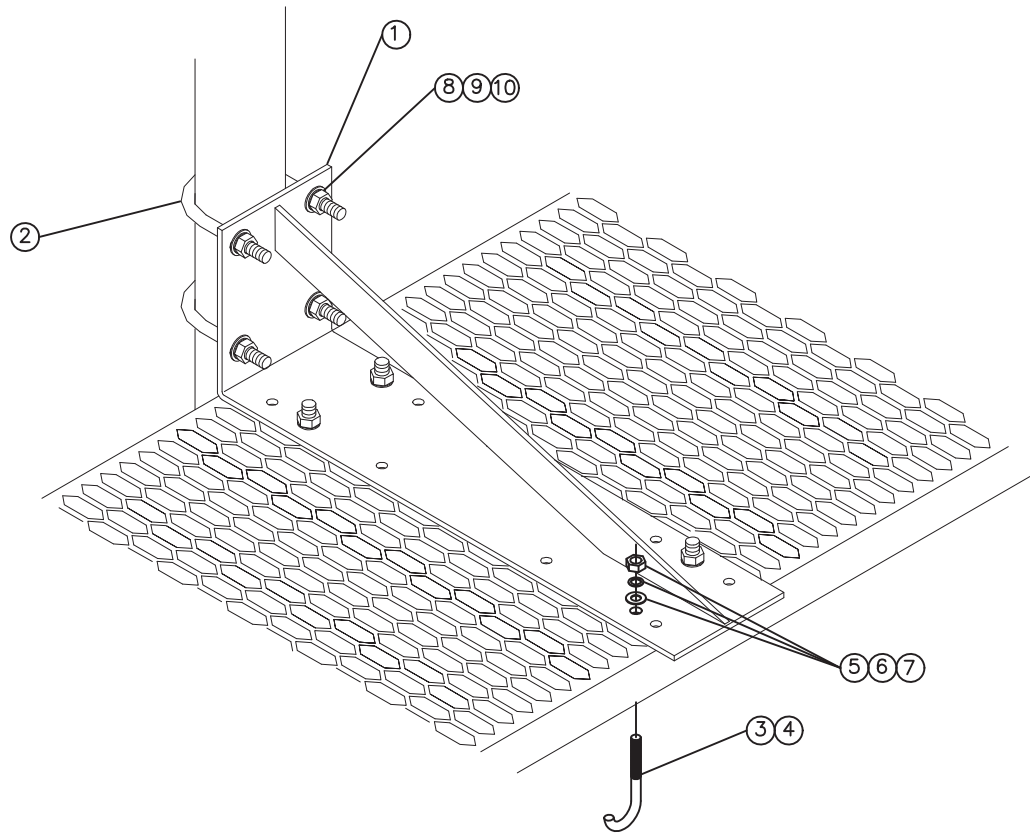

P/N T3411KTA

TITLE 24" WAVEGUIDE BRIDGE SUPPORT BRACKET

Parts List		
ITEM	DESCRIPTION	QTY
1	WAVEGUIDE BRIDE SUPPORT, 24"	1
2	1/2" x 3.625 x 6" U-BOLT	2
3	J-BOLT 3/8" x 4"L x 3" THREADS	4
4	BOLT, 3/8" x 2" HDG	4
5	HEX NUT, 3/8" HDG	4
6	LOCK WASHER, 3/8" HDG	4
7	FLAT WASHER, 3/8" HDG	8
8	HEX NUT, 1/2" HDG	4
9	LOCK WASHER, 1/2" HDG	4
10	FLAT WASHER, 1/2" HDG	8

NOTES:
 1. WEIGHT = 20.6 LBS

3431 Novis Point Acworth, GA 30101
 (888) 439-0500 (770) 974-5100 fax

DRAWN	DATE	CHECKED	DATE
			-
TITLE 24" WAVEGUIDE BRIDGE SUPPORT BRACKET			
DRAWING NO T3411KTA		REV	SHEET 1 OF 1