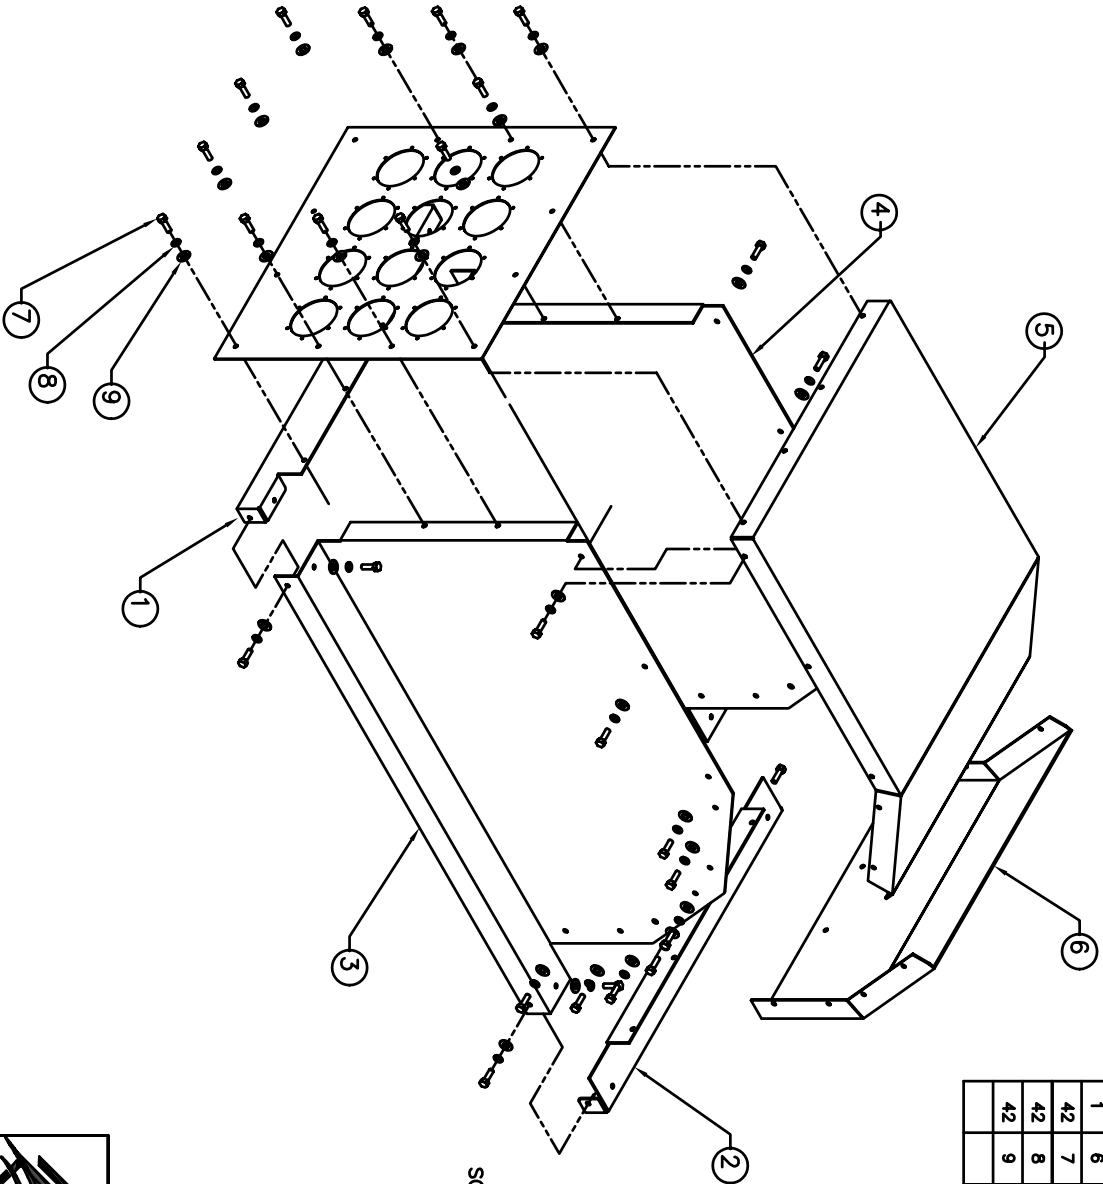

P/N	T3600KT
TITLE	ROOF TOP ENTRY HOOD

QTY	ITEM	PART NUMBER	DESCRIPTION
1	1	K3600KT-A	ROOF TOP-FRONT
1	2	K3600KT-B	ROOF TOP-REAR
1	3	K3600KT-CL	ROOF TOP-SIDE-LEFT
1	4	K3600KT-CR	ROOF TOP-SIDE-RIGHT
1	5	K3600KT-D	ROOF TOP-TOP COVER
1	6	K3600KT-E	ROOF TOP-BACK COVER
42	7	H1027KT1SS	1/4" x 1" SST BOLT
42	8	H3002KT14SS	1/4" SST LOCK WASHER
42	9	H3012KT14SS	1/4" SST FLAT WASHER

ENTRY PANEL
SOLD SEPARATELY

3431 North Point Acworth, GA 30101
(888) 439-0500 (770) 974-5100 fax

ROOF TOP ENTRY HOOD

DRAWN	DATE	CHECKED	DATE
KAA	2/13/05	MJN	2/18/05

DRAWING NO	REV	SHEET
T3600KT	A	1