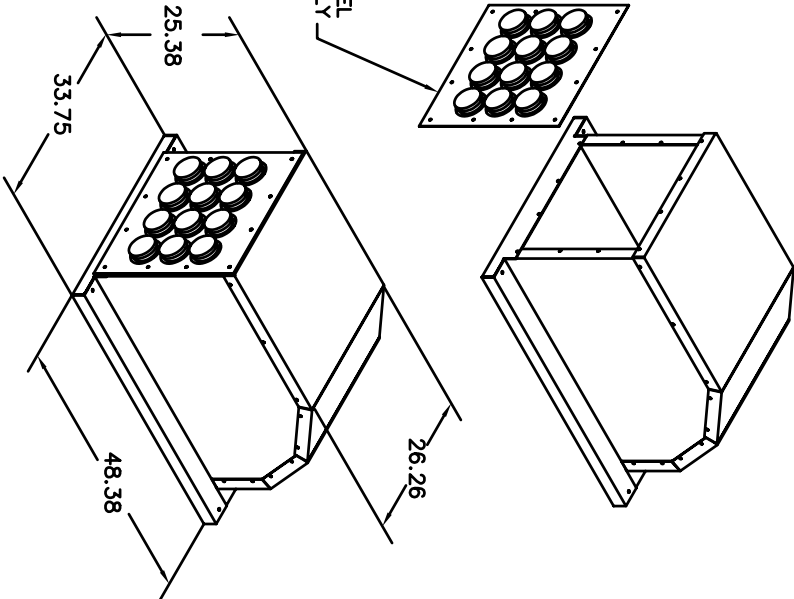

P/N	T3600KT
TITLE	ROOF TOP ENTRY HOOD

QTY	ITEM	PART NUMBER	DESCRIPTION
1	1	K3600KT-A	ROOF TOP-FRONT
1	2	K3600KT-B	ROOF TOP-REAR
1	3	K3600KT-CL	ROOF TOP-SIDE-LEFT
1	4	K3600KT-CR	ROOF TOP-SIDE-RIGHT
1	5	K3600KT-D	ROOF TOP-TOP COVER
1	6	K3600KT-E	ROOF TOP-BACK COVER
42	7	H1027KT1SS	1/4" x 1" SST BOLT
42	8	H3002KT14SS	1/4" SST LOCK WASHER
42	9	H3012KT14SS	1/4" SST FLAT WASHER

ENTRY PANEL
SOLD SEPARATELY

3431 North Point Acworth, GA 30101
(888) 439-0500 (770) 974-5100 fax

ROOF TOP ENTRY HOOD

DRAWN	DATE	CHECKED	DATE
KAA	2/13/05	MJN	2/18/05

DRAWING NO	REV	SHEET
T3600KT	A	1