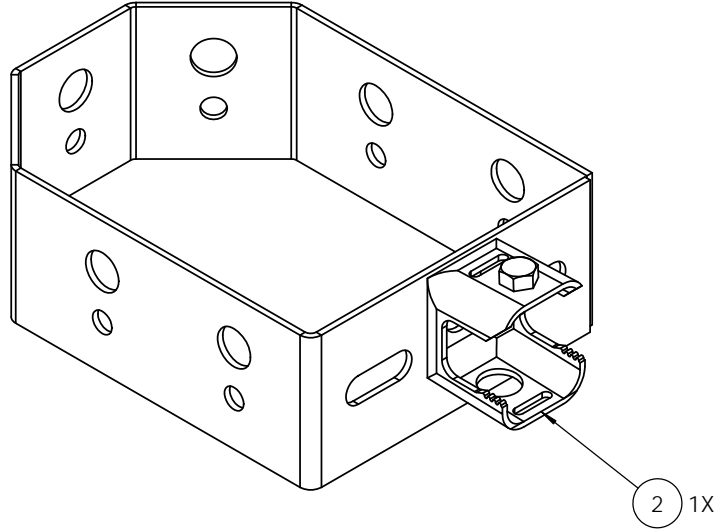

ITEM NO.	PART NUMBER	DESCRIPTION	QTY.
1	T9410KT	Cluster Support Bracket, 7 lines	1
2	T9104MT	Angle Adaptor SS 3/8" tapped	1
3	H1028KT12SS	Bolt, 3/8" x 1/2" Hex SS	2
4	H3002KT38SS	Lock Washer, 3/8" SST	1

UNLESS OTHERWISE SPECIFIED:	
DIMENSIONS ARE IN INCHES	
TOLERANCES:	
FRACTIONAL: ± 1/32	
ANGULAR: ± 2°	
ONE PLACE DECIMAL: ± .06	
TWO PLACE DECIMAL: ± .03	
THREE PLACE DECIMAL: ± .010	
INTERPRET GEOMETRIC TOLERANCING PER:	
MATERIAL:	
FINISH:	
NEXT ASSY	USED ON
APPLICATION	DO NOT SCALE DRAWING

NAME	DATE
PQ	11/11/14
DRAWN	
CHECKED	
ENG APPR.	
MFG APPR.	
Q.A.	
COMMENTS:	

KENWOOD TELECOM

TITLE: Cluster Support Bracket, 7 Runs w/ Angle Adaptor

SIZE	DWG. NO.	REV
B	T9410KT-A	

SCALE: 1:2 WEIGHT: SHEET 1 OF 1