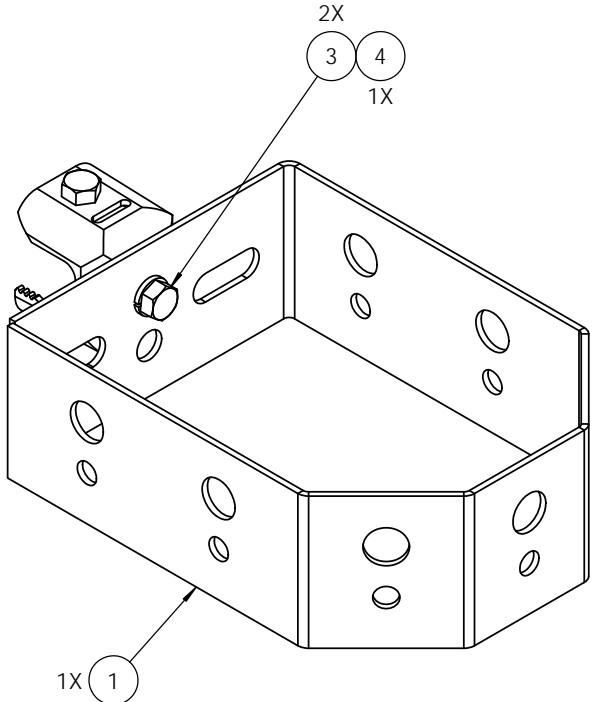

ITEM NO.	PART NUMBER	DESCRIPTION	QTY.
1	T9410KT	Cluster Support Bracket, 7 lines	1
2	T9104MT	Angle Adaptor SS 3/8" tapped	1
3	H1028KT12SS	Bolt, 3/8" x 1/2" Hex SS	2
4	H3002KT38SS	Lock Washer, 3/8" SST	1

UNLESS OTHERWISE SPECIFIED:	
DIMENSIONS ARE IN INCHES	
TOLERANCES:	
FRACTIONAL: ± 1/32	
ANGULAR: ± 2°	
ONE PLACE DECIMAL: ± .06	
TWO PLACE DECIMAL: ± .03	
THREE PLACE DECIMAL: ± .010	
INTERPRET GEOMETRIC TOLERANCING PER:	
MATERIAL:	
FINISH:	
NEXT ASSY	USED ON
APPLICATION	DO NOT SCALE DRAWING

NAME	DATE
PQ	11/11/14
DRAWN	
CHECKED	
ENG APPR.	
MFG APPR.	
Q.A.	
COMMENTS:	

KENWOOD TELECOM

TITLE: Cluster Support Bracket, 7 Runs w/ Angle Adaptor

SIZE	DWG. NO.	REV
B	T9410KT-A	

SCALE: 1:2 WEIGHT: SHEET 1 OF 1