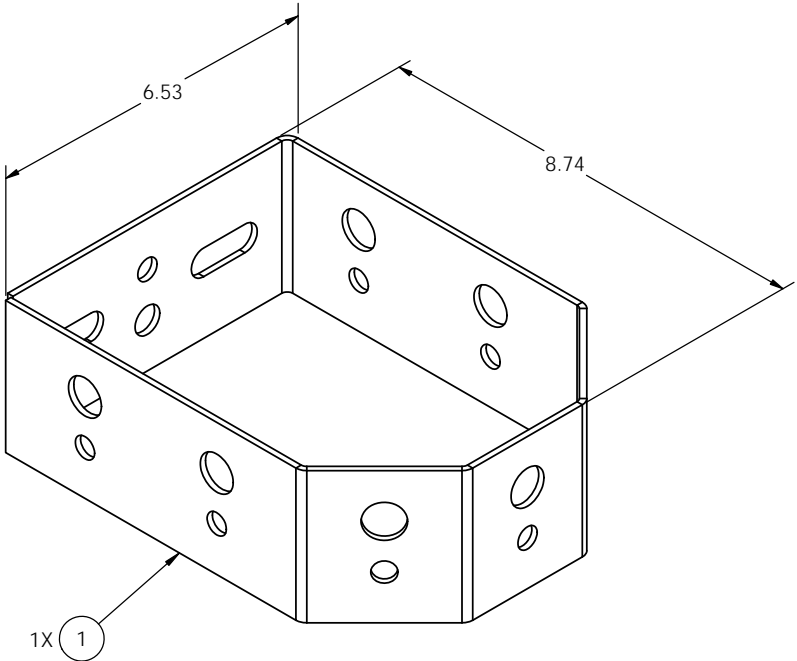

ITEM NO.	PART NUMBER	DESCRIPTION	QTY.
1	T9410KT	Cluster Support Bracket, 7 lines	1

**KENWOOD
TELECOM**
3471 Newby Pointe, Acworth, GA 30201
(888) 399-0900 (770) 974-7000 fax

PROPRIETARY AND CONFIDENTIAL
THE INFORMATION CONTAINED IN THIS DRAWING IS THE SOLE PROPERTY OF KENWOOD TELECOM. ANY REPRODUCTION IN PART OR AS A WHOLE WITHOUT THE WRITTEN PERMISSION OF KENWOOD TELECOM IS PROHIBITED.

		UNLESS OTHERWISE SPECIFIED:		NAME	DATE
		DIMENSIONS ARE IN INCHES		PQ	11/11/14
		TOLERANCES:			
		FRACTIONAL: $\pm 1/32$			
		ANGULAR: $\pm 2^\circ$			
		ONE PLACE DECIMAL: $\pm .06$			
		TWO PLACE DECIMAL: $\pm .03$			
		THREE PLACE DECIMAL: $\pm .010$			
		INTERPRET GEOMETRIC TOLERANCING PER:			
		MATERIAL:			
		FINISH:			
NEXT ASSY	USED ON				
		APPLICATION			
		DO NOT SCALE DRAWING			

KENWOOD TELECOM

TITLE:
Cluster Support Bracket, 7 Lines

SIZE B	DWG. NO. T9410KT	REV
SCALE: 1:2	WEIGHT:	SHEET 1 OF 1