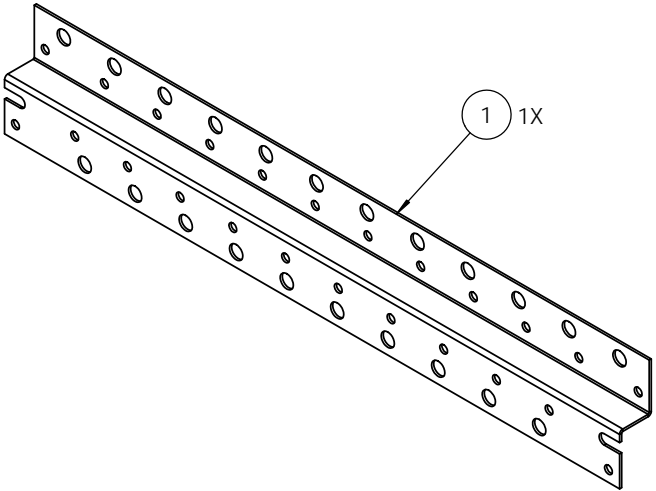

ITEM NO.	PART NUMBER	DESCRIPTION	QTY.
1	T9450MT12	Horiz Z-Bracket, 35"X 22 runs, 1/2" hole	1

**KENWOOD TELECOM**  
 3431 Newis Park Ave., Acworth, GA 30201  
 (800) 399-0900 (770) 974-2100 fax

**PROPRIETARY AND CONFIDENTIAL**  
 THE INFORMATION CONTAINED IN THIS DRAWING IS THE SOLE PROPERTY OF KENWOOD TELECOM. ANY REPRODUCTION IN PART OR AS A WHOLE WITHOUT THE WRITTEN PERMISSION OF KENWOOD TELECOM IS PROHIBITED.

		UNLESS OTHERWISE SPECIFIED:		NAME	DATE
		DIMENSIONS ARE IN INCHES		DRAWN	PQ 11/10/14
		TOLERANCES:		CHECKED	
		FRACTIONAL: ± 1/32		ENG APPR.	
		ANGULAR: ± 2°		MFG APPR.	
		ONE PLACE DECIMAL: ± .06		Q.A.	
		TWO PLACE DECIMAL: ± .03		COMMENTS:	
		THREE PLACE DECIMAL: ± .010			
		INTERPRET GEOMETRIC TOLERANCING PER:			
		MATERIAL:			
		FINISH:			
NEXT ASSY	USED ON				
		APPLICATION			
		DO NOT SCALE DRAWING			

<b>KENWOOD TELECOM</b>		
TITLE: Horiz Z-Bracket, 35"X 22 Runs, 1/2" Hole		
SIZE <b>B</b>	DWG. NO. T9450MT12	REV
SCALE: 1:5	WEIGHT: 7.94	SHEET 1 OF 1