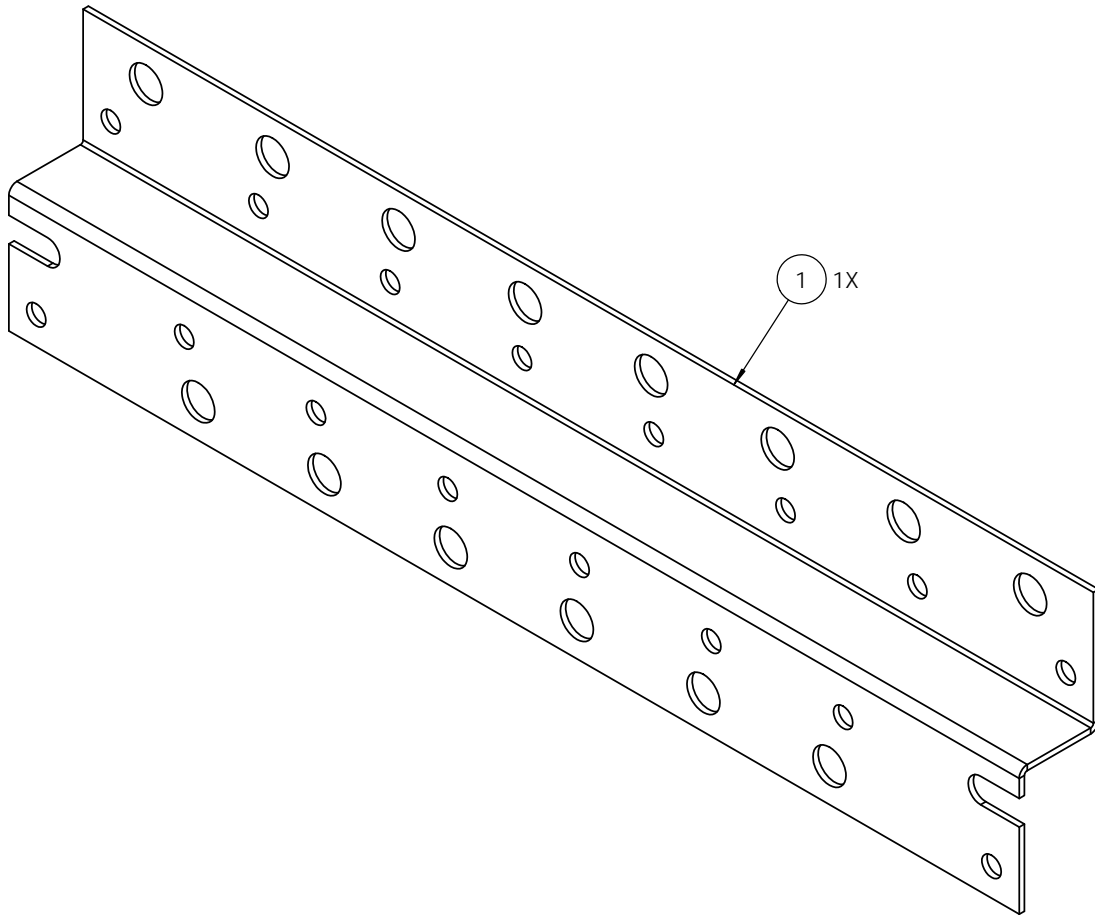

ITEM NO.	PART NUMBER	DESCRIPTION	QTY.
1	T9452MT12	Horiz Z-Bracket, 23" x 14 runs, 1/2" slot	1

KENWOOD TELECOM
 3471 New's Pointe, Acworth, GA 30201
 (888) 399-0900 (770) 974-7000 fax

PROPRIETARY AND CONFIDENTIAL
 THE INFORMATION CONTAINED IN THIS DRAWING IS THE SOLE PROPERTY OF KENWOOD TELECOM. ANY REPRODUCTION IN PART OR AS A WHOLE WITHOUT THE WRITTEN PERMISSION OF KENWOOD TELECOM IS PROHIBITED.

UNLESS OTHERWISE SPECIFIED:	
DIMENSIONS ARE IN INCHES	
TOLERANCES:	
FRACTIONAL: ± 1/32	
ANGULAR: ± 2°	
ONE PLACE DECIMAL: ± .06	
TWO PLACE DECIMAL: ± .03	
THREE PLACE DECIMAL: ± .010	
INTERPRET GEOMETRIC TOLERANCING PER:	
MATERIAL:	
FINISH:	
NEXT ASSY	USED ON
APPLICATION	
DO NOT SCALE DRAWING	

NAME	DATE
DRAWN	PQ 11/10/14
CHECKED	
ENG APPR.	
MFG APPR.	
Q.A.	
COMMENTS:	

KENWOOD TELECOM
 TITLE: Horiz Z-Bracket, 23" x 14 Runs, 1/2" Slot
 SIZE **B** DWG. NO. T9452MT12 REV
 SCALE: 1:2 WEIGHT: 5.21 SHEET 1 OF 1