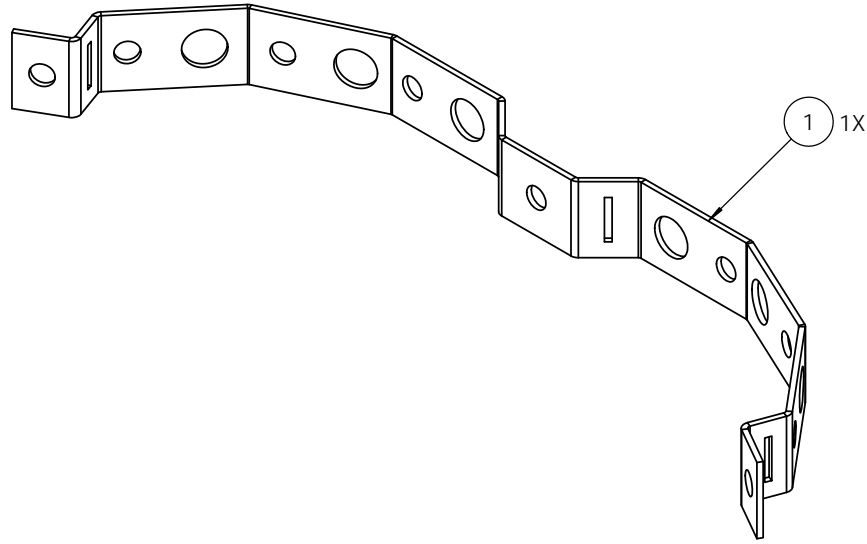

ITEM NO.	PART NUMBER	DESCRIPTION	QTY.
1	T9460MTG	Universal Round Member Support B	1

  
**KENWOOD TELECOM**  
 3431 New's Pointe, Acworth, GA 30201  
 (888) 339-0500 (770) 974-2100 fax

**PROPRIETARY AND CONFIDENTIAL**  
 THE INFORMATION CONTAINED IN THIS DRAWING IS THE SOLE PROPERTY OF KENWOOD TELECOM. ANY REPRODUCTION IN PART OR AS A WHOLE WITHOUT THE WRITTEN PERMISSION OF KENWOOD TELECOM IS PROHIBITED.

UNLESS OTHERWISE SPECIFIED:	
DIMENSIONS ARE IN INCHES	
TOLERANCES:	
FRACTIONAL: ± 1/32	
ANGULAR: ± 2°	
ONE PLACE DECIMAL: ± .06	
TWO PLACE DECIMAL: ± .03	
THREE PLACE DECIMAL: ± .010	
INTERPRET GEOMETRIC TOLERANCING PER:	
MATERIAL:	
FINISH:	
NEXT ASSY	USED ON
APPLICATION	
DO NOT SCALE DRAWING	

NAME	DATE
DRAWN PQ	11/10/14
CHECKED	
ENG APPR.	
MFG APPR.	
Q.A.	
COMMENTS:	

**KENWOOD TELECOM**  
 TITLE:  
**Universal Round Member Support B**

SIZE	DWG. NO.	REV
<b>B</b>	T9460MTG	

SCALE: 1:2    WEIGHT:    SHEET 1 OF 1