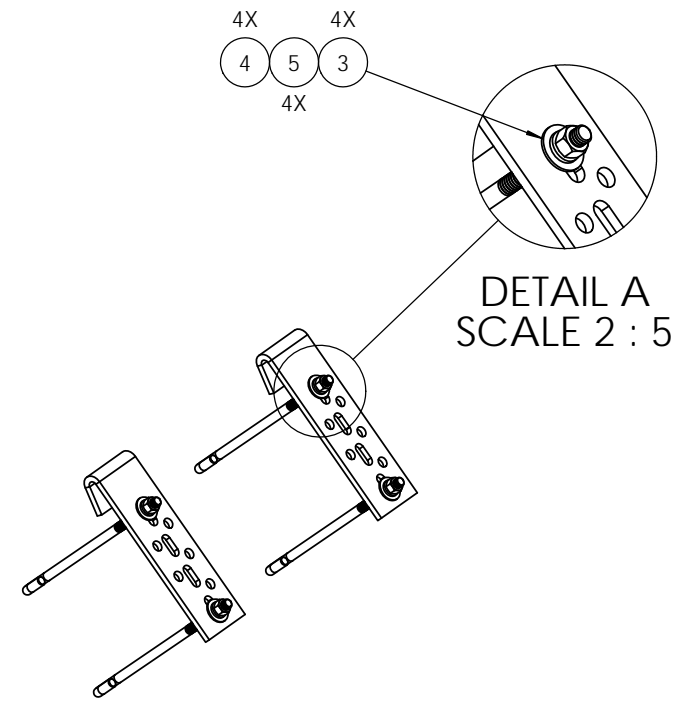

ITEM NO.	PART NUMBER	DESCRIPTION	QTY.
1	K9925KT	J-bolt, 3/8", 8"long w/6-1/2" threads	4
2	K9922KT	Univ cable ladder clip round/angle	2
3	H3012KT38G	Flat Washer, 3/8", HDG	4
4	H2002KT38G	Nut, hex heavy 3/8", HDG	4
5	H3002KT38G	Lock Washer, 3/8", HDG	4

UNLESS OTHERWISE SPECIFIED:		NAME	DATE
DIMENSIONS ARE IN INCHES		PQ	11/10/14
TOLERANCES:			
FRACTIONAL: ± 1/32		DRAWN	
ANGULAR: ± 2°		CHECKED	
ONE PLACE DECIMAL: ± .06		ENG APPR.	
TWO PLACE DECIMAL: ± .03		MFG APPR.	
THREE PLACE DECIMAL: ± .010		Q.A.	
INTERPRET GEOMETRIC TOLERANCING PER:		COMMENTS:	
MATERIAL:			
FINISH:			
NEXT ASSY	USED ON		
APPLICATION		DO NOT SCALE DRAWING	

KENWOOD TELECOM

TITLE: **Universal Cable Ladder Attach Kit Round/Angle**

SIZE B	DWG. NO. T9922KTA	REV
SCALE: 1:2	WEIGHT:	SHEET 1 OF 1