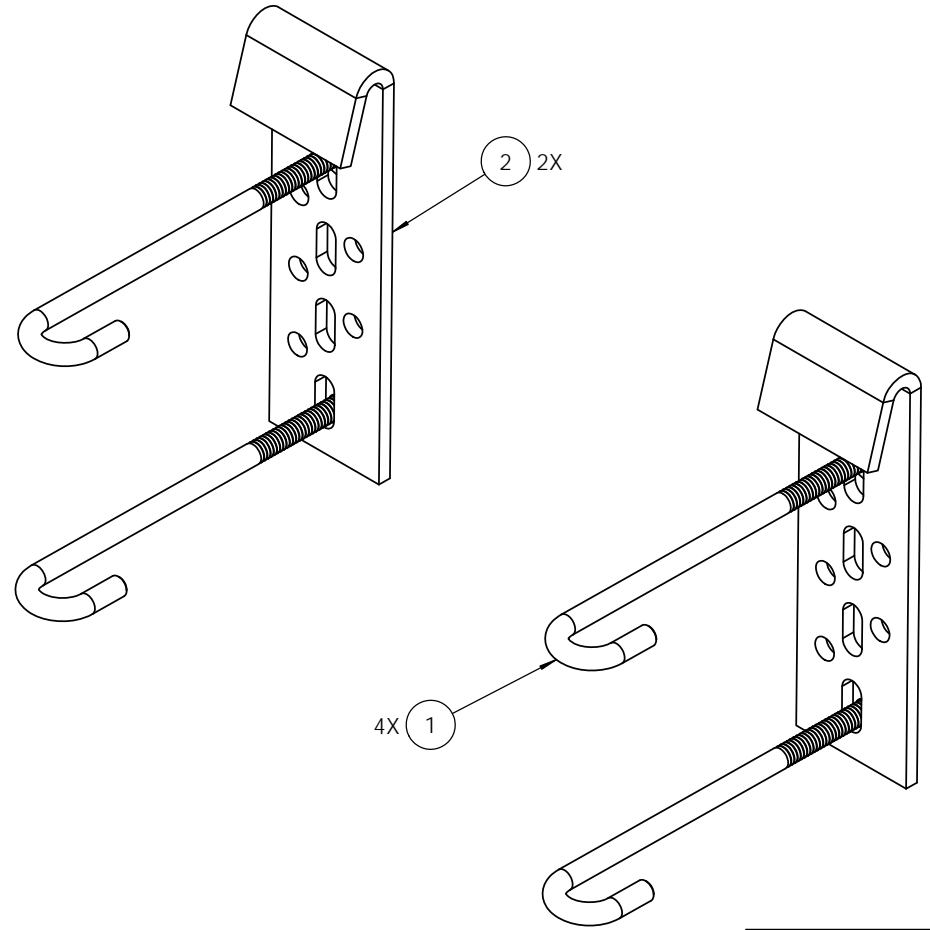

ITEM NO.	PART NUMBER	DESCRIPTION	QTY.
1	K9925KT	J-bolt, 3/8", 8"long w/6-1/2" threads	4
2	K9922KT	Univ cable ladder clip round/angle	2
3	H3012KT38G	Flat Washer, 3/8", HDG	4
4	H2002KT38G	Nut, hex heavy 3/8", HDG	4
5	H3002KT38G	Lock Washer, 3/8", HDG	4

UNLESS OTHERWISE SPECIFIED:		NAME	DATE
DIMENSIONS ARE IN INCHES		PQ	11/10/14
TOLERANCES:			
FRACTIONAL: ± 1/32		DRAWN	
ANGULAR: ± 2°		CHECKED	
ONE PLACE DECIMAL: ± .06		ENG APPR.	
TWO PLACE DECIMAL: ± .03		MFG APPR.	
THREE PLACE DECIMAL: ± .010		Q.A.	
INTERPRET GEOMETRIC TOLERANCING PER:		COMMENTS:	
MATERIAL:			
FINISH:			
NEXT ASSY	USED ON		
APPLICATION		DO NOT SCALE DRAWING	

KENWOOD TELECOM

TITLE: **Universal Cable Ladder Attach Kit Round/Angle**

SIZE B	DWG. NO. T9922KTA	REV
SCALE: 1:2	WEIGHT:	SHEET 1 OF 1