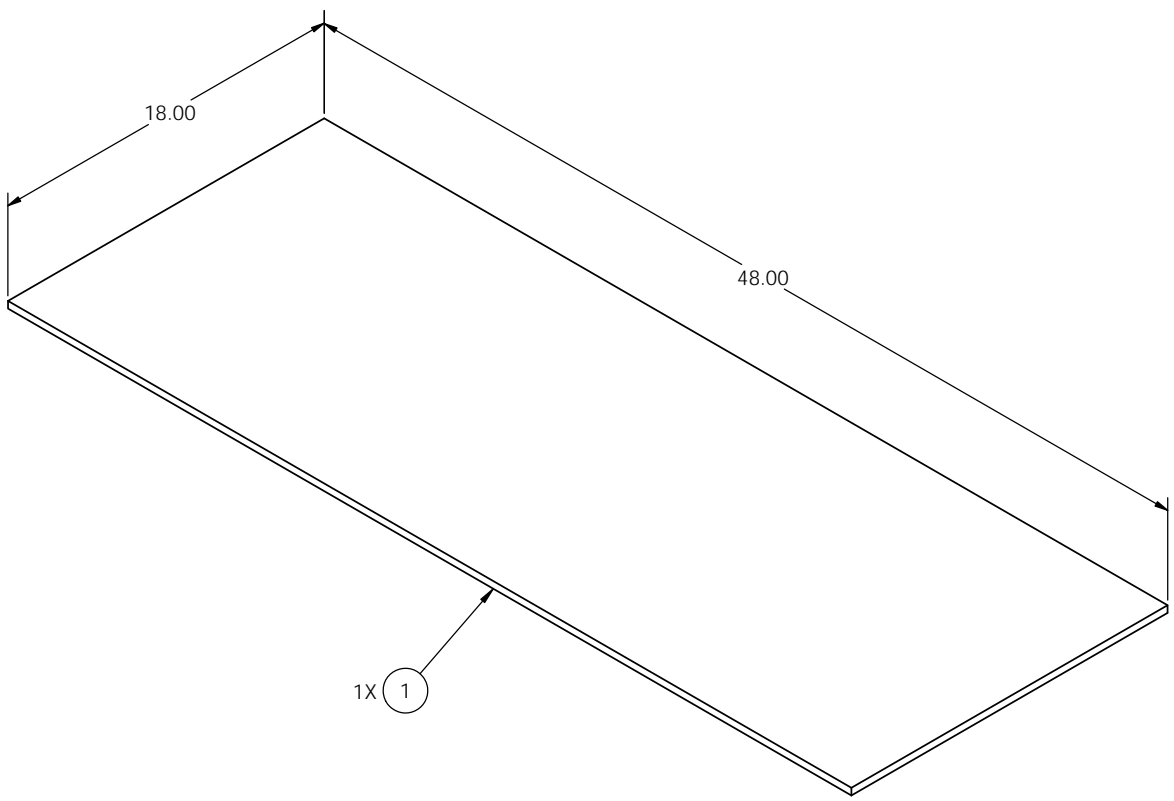

ITEM NO.	PART NUMBER	DESCRIPTION	QTY.
1	T9950KT	Rubber Mat, 18" x 48"	1

**KENWOOD
TELECOM**
3471 Newis Park Ave., Acworth, GA 30201
(800) 399-0900 (770) 974-2100 fax

PROPRIETARY AND CONFIDENTIAL
THE INFORMATION CONTAINED IN THIS DRAWING IS THE SOLE PROPERTY OF KENWOOD TELECOM. ANY REPRODUCTION IN PART OR AS A WHOLE WITHOUT THE WRITTEN PERMISSION OF KENWOOD TELECOM IS PROHIBITED.

UNLESS OTHERWISE SPECIFIED:		NAME	DATE
DIMENSIONS ARE IN INCHES		PQ	11/11/14
TOLERANCES:			
FRACTIONAL: ± 1/32			
ANGULAR: ± 2°			
ONE PLACE DECIMAL: ± .06			
TWO PLACE DECIMAL: ± .03			
THREE PLACE DECIMAL: ± .010			
INTERPRET GEOMETRIC TOLERANCING PER:			
MATERIAL		COMMENTS:	
Rubber			
FINISH			
NEXT ASSY	USED ON		
APPLICATION		DO NOT SCALE DRAWING	

KENWOOD TELECOM

TITLE:
**Rubber Mat,
18" x 48"**

SIZE B	DWG. NO. T9950KT	REV
SCALE: 1:5	WEIGHT: 11.71	SHEET 1 OF 1